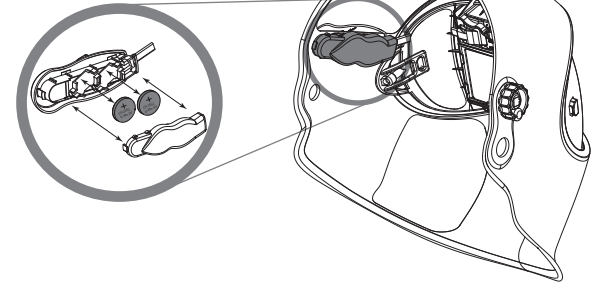

inside cover lens

1.

2.

front cover lens

battery change

flashing green light

# spare parts e684 x1

cartridge

I.

II.

III.

IV.

adjust headband