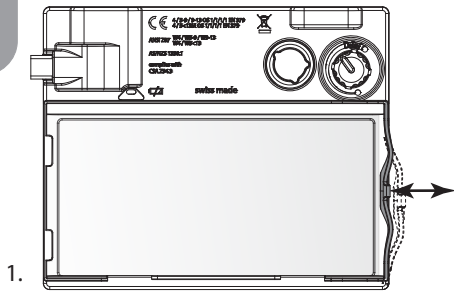

inside cover lens

1.

2.

front cover lens

battery change

flashing green light

# spare parts e684 x1

cartridge

I.

II.

III.

IV.

adjust headband