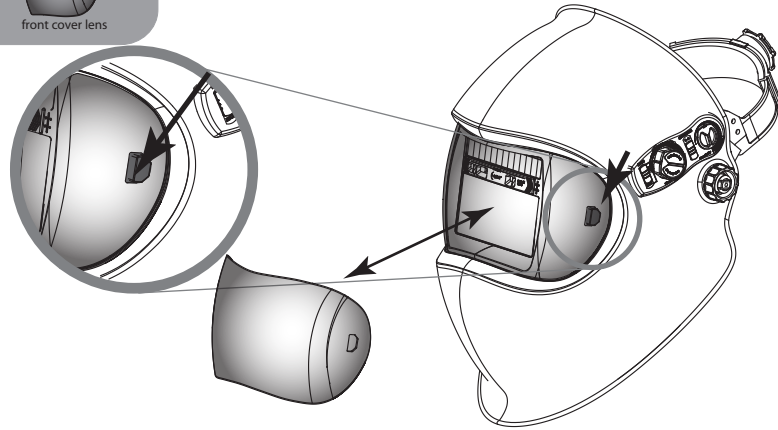

inside cover lens

1.

2.

front cover lens

battery change

flashing green light

# spare parts e684 x1

cartridge

I.

II.

III.

IV.

adjust headband