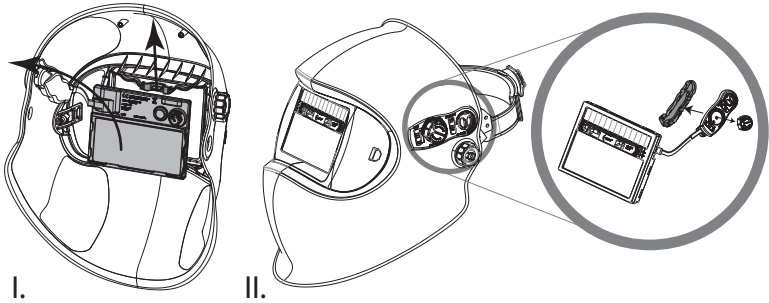

inside cover lens

1.

2.

front cover lens

battery change

flashing green light

# spare parts e684 x1

cartridge

I.

II.

III.

IV.

adjust headband