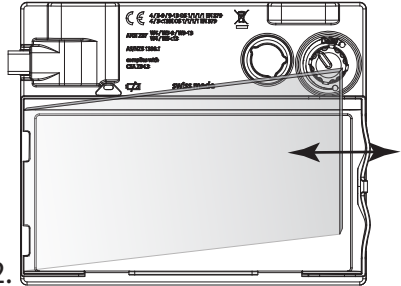

inside cover lens

1.

2.

front cover lens

battery change

flashing green light

# spare parts e684 x1

cartridge

I.

II.

III.

IV.

adjust headband