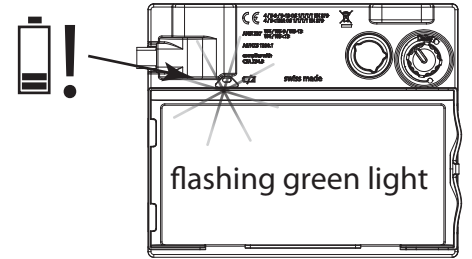

inside cover lens

1.

2.

front cover lens

battery change

flashing green light

# spare parts e684 x1

cartridge

I.

II.

III.

IV.

adjust headband