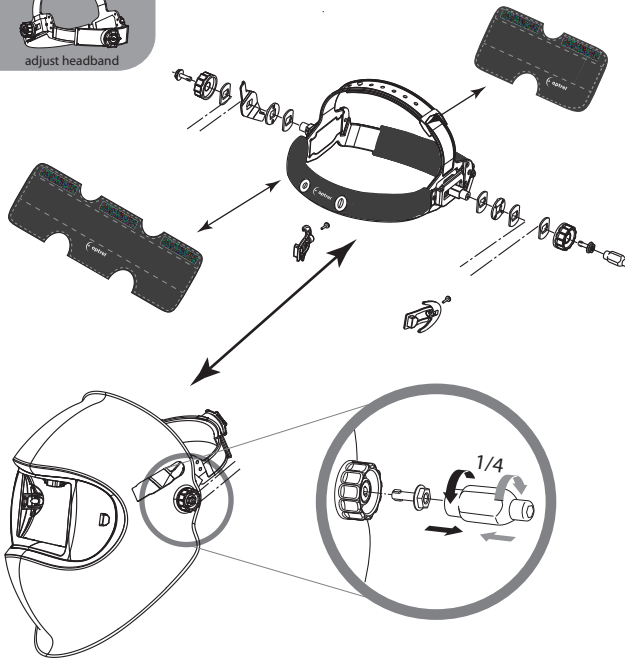

inside cover lens

1.

2.

front cover lens

battery change

flashing green light

# spare parts e684 x1

cartridge

I.

II.

III.

IV.

adjust headband